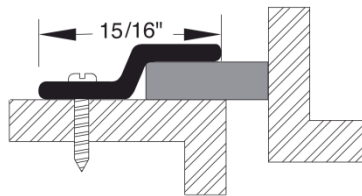

Weatherstrip

Guaranteed quality since 1918

Perimeter Strip/Smoke-Draft

619 – *Sponge Silicone Insert*  

#6 x 5/8" sheet metal screws provided.
TEK screws available upon request.

Finishes:

- C - Clear Anodized Aluminum
- D - Dark Bronze Anodized Aluminum
- G - Gold Anodized Aluminum